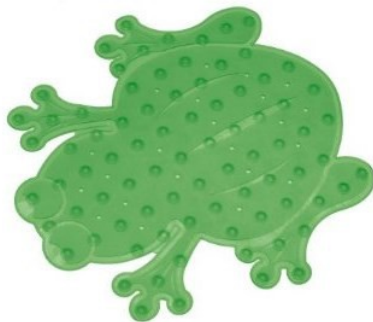

Froggy Bath Mat $6.00

Non-slip mat to keep bath time safe

Suction cup design firmly sticks to smooth surfaces

Soft rubber surface is comfortable for children

during bath time

0001